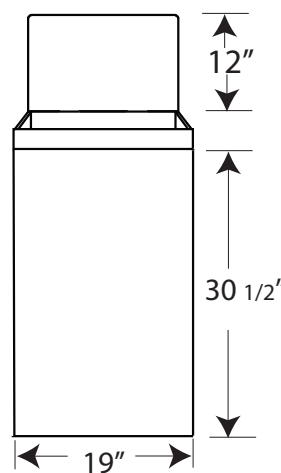

Great Little Box Company

Great people to deal with • Great packaging solutions

corrugated

folding cartons
& rigid boxes

labels

protective
packaging

shipping
supplies

GLBC FLOOR #1 - 1 TIER

Great Little Box Company's retail display solutions are an easy and affordable approach to merchandising.

BASE

Board: C Flute

TRAY

Board: C Flute

HEADER

Board: C Flute

Print Options:

Ask about various print options available to fit any budget and brand requirements.

- Digital Print
- Flood coat options
- 1 and 2 colour flexo graphic print
- Screen printing
- Spot Label application
- High end Litho laminate sheets

FRONT VIEW

www.greatlittlebox.com

Richmond, BC

Phone: 604-301-3700

Email: info@greatlittlebox.com

Victoria, BC

Phone: 250-384-3382

Email: victoria@greatlittlebox.com

Kelowna, BC

Phone: 250-765-6988

Email: kelowna@greatlittlebox.com

Everett, WA

Phone: 425-349-4522

Email: everett@greatlittlebox.com