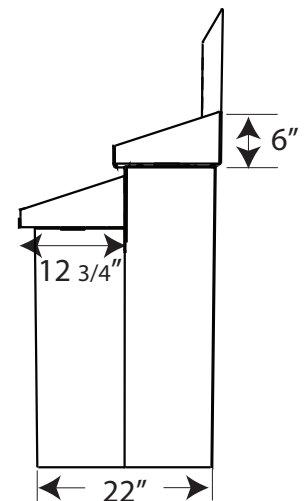

HEADER

FRONT VIEW

SIDE VIEW

www.greatlittlebox.com

Richmond, BC

Phone: 604-301-3700

Email: info@greatlittlebox.com

Victoria, BC