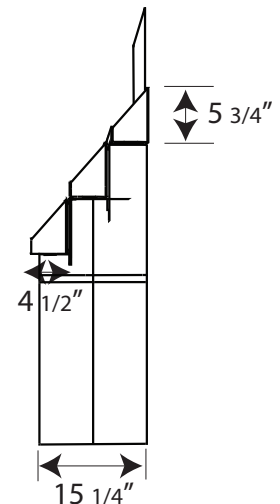

HEADER

FRONT VIEW

SIDE VIEW

www.greatlittlebox.com

Richmond, BC

Phone: 604-301-3700

Email: info@greatlittlebox.com

Victoria, BC