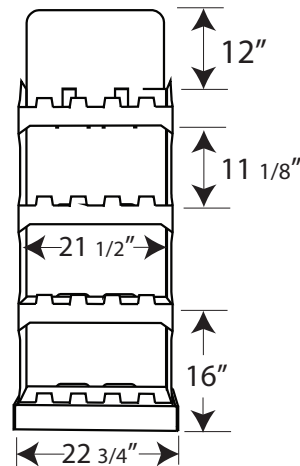

Great Little Box Company

Great people to deal with • Great packaging solutions

corrugated

folding cartons & rigid boxes

labels

protective packaging

shipping supplies

GLBC FLOOR #6 - WEEKENDER

Great Little Box Company's retail display solutions are an easy and affordable approach to merchandising.

SHELL

Board: Double Wall

TRAY

Board: C Flute

HEADER

Board: B Flute

Print Options:

Ask about various print options available to fit any budget and brand requirements.

- Digital Print
- Flood coat options
- 1 and 2 colour flexo graphic print
- Screen printing
- Spot Label application
- High end Litho laminate sheets

FRONT VIEW

www.greatlittlebox.com

Richmond, BC

Phone: 604-301-3700

Email: info@greatlittlebox.com

Victoria, BC

Phone: 250-384-3382

Email: victoria@greatlittlebox.com

Kelowna, BC

Phone: 250-765-6988

Email: kelowna@greatlittlebox.com

Everett, WA

Phone: 425-349-4522

Email: everett@greatlittlebox.com