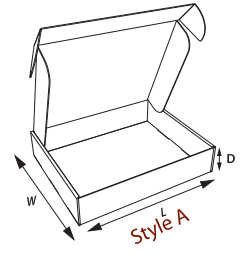

## White Diecut Mailers

Box Code	Inside Dimensions (inches)			Item Description	Bundle Quantity
	Length	Width	Depth		
CB1490	4 1/2	3 3/8	1	Style C	50
CB1500	5	3	2	Style C	50
CB1510	5	4 1/2	3 1/2	Style B	50
CB1515	6	3 5/8	2 1/8	Style B (fits 500 business cards)	50
CB1525	7 1/4	3 3/4	2 1/4	Style C	50
CB1540	9	3	3	Style C	50
CB1545	9	6	1	Style D	50
CB1550	9 1/2	8	2 1/4	Style C	50
CN6110	10	10	1 3/4	Pizza Box	50
CB1605	11 1/4	8 3/4	2 1/8	Style C (fits 8 1/2 x 11 paper)	50
CB1610	11 1/4	8 3/4	3	Style C (fits 8 1/2 x 11 paper)	50
CB1615	11 1/4	8 3/4	4	Style C (fits 8 1/2 x 11 paper)	50
CN6112	12	12	1 3/4	Pizza Box	50
CB1750	12 1/4	9 5/8	2 7/8	Style A	50
CB1800	12 1/8	9 5/8	4 3/16	Style B (fits #10 envelopes)	50
CB1840	13	10	2	Style C	50
CN6114	14	14	2	Pizza Box	50
CB1900	15 1/4	10 1/2	3	Meat/Steak Box	50

Style A: Roll-End Tuck Front (RETF) with dustflaps  
 Style B: Roll-End Tuck Front (RETF)

Style C: Roll-End Tuck Top (RETT)  
 Style D: Roll-End Tuck Top (RETT) with dustflaps

## Seafood Boxes

Box Code	Inside Dimensions (inches)			Item Description	Skid Quantity
	Length	Width	Depth		
CF1000	30	14	8	50P Unwaxed 1-pc box (printed)	160
CF1050	30	14	7	50Z Bottom Unwaxed	480
CF1051	30	14	7	50Z Top Unwaxed (printed)	480
CF1055	30	14	7	50Z Bottom waxed, gusseted	480
CF1056	30	14	7	50Z Top waxed (printed)	480
CF2000	47	39	30	1000lb 1-pc Tote	50
CF2020	47	39	30	1000lb 2-pc Tote (Heavy Duty)	25

### Canada Post:

	Max (L) + (G)	Weight
Domestic Post & Courier	3m (118 1/8")	30 kg (66lb)
USA - Post	2.74m (107 7/8")	30 kg (66lb)
USA - Courier	3m (118 1/8")	30 kg (66lb)
Int'l Post & Courier	3m (118 1/8")	30 kg (66lb)