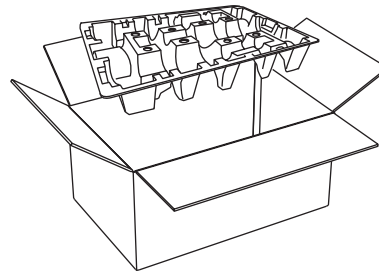

Wine Boxes

Store or ship wine safely with GLBC's wine boxes, master shippers and trays. With many options available, we have what you are looking for.

Code	Description *	Dimensions	# of Inserts
BE5006	2 bottle wine set	14 7/8" x 9 3/4" x 4 3/8"	2
BE5007	3 bottle wine set	19" x 12" x 5 1/2"	2
BE5008	6 bottle wine set	19" x 12" x 8"	3
BE5009	12 bottle wine set	19" x 12" x 13"	5

* includes master shipper and inserts