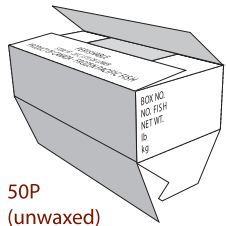

## White Diecut Mailers

Box Code	Inside Dimensions (inches)			Item Description	Bundle Quantity
	Length	Width	Depth		
CB1490	4 1/2	3 3/8	1	Style C	50
CB1500	5	3	2	Style C	50
CB1510	5	4 1/2	3 1/2	Style B	50
CB1515	6	3 5/8	2 1/8	Style B (fits 500 business cards)	50
CB1525	7 1/4	3 3/4	2 1/4	Style C	50
CB1540	9	3	3	Style C	50
CB1545	9	6	1	Style D	50
CB1550	9 1/2	8	2 1/4	Style C	50
CN6110	10	10	1 3/4	Pizza Box	50
CB1605	11 1/4	8 3/4	2 1/8	Style C (fits 8 1/2 x 11 paper)	50
CB1610	11 1/4	8 3/4	3	Style C (fits 8 1/2 x 11 paper)	50
CB1615	11 1/4	8 3/4	4	Style C (fits 8 1/2 x 11 paper)	50
CN6112	12	12	1 3/4	Pizza Box	50
CB1750	12 1/4	9 5/8	2 7/8	Style A	50
CB1800	12 1/8	9 5/8	4 3/16	Style B (fits #10 envelopes)	50
CB1840	13	10	2	Style C	50
CN6114	14	14	2	Pizza Box	50
CB1900	15 1/4	10 1/2	3	Meat/Steak Box	50

Style A: Roll-End Tuck Front (RETF) with dustflaps  
 Style B: Roll-End Tuck Front (RETF)

Style C: Roll-End Tuck Top (RETT)  
 Style D: Roll-End Tuck Top (RETT) with dustflaps

## Seafood Boxes

Box Code	Inside Dimensions (inches)			Item Description	Skid Quantity
	Length	Width	Depth		
CF1000	30	14	8	50P Unwaxed 1-pc box (printed)	160
CF1050	30	14	7	50Z Bottom Unwaxed	480
CF1051	30	14	7	50Z Top Unwaxed (printed)	480
CF1055	30	14	7	50Z Bottom waxed, gusseted	480
CF1056	30	14	7	50Z Top waxed (printed)	480
CF2000	47	39	30	1000lb 1-pc Tote	50
CF2020	47	39	30	1000lb 2-pc Tote (Heavy Duty)	25

Canada Post:	Max (L) + (G)	Weight
Domestic Post & Courier	3m (118 1/8")	30 kg (66lb)
USA - Post	2.74m (107 7/8")	30 kg (66lb)
USA - Courier	3m (118 1/8")	30 kg (66lb)
Int'l Post & Courier	3m (118 1/8")	30 kg (66lb)