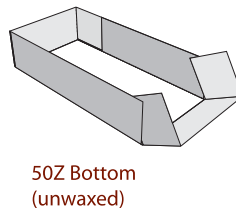

## White Diecut Mailers

Box Code	Inside Dimensions (inches)			Item Description	Bundle Quantity
	Length	Width	Depth		
CB1490	4 1/2	3 3/8	1	Style C	50
CB1500	5	3	2	Style C	50
CB1510	5	4 1/2	3 1/2	Style B	50
CB1515	6	3 5/8	2 1/8	Style B (fits 500 business cards)	50
CB1525	7 1/4	3 3/4	2 1/4	Style C	50
CB1540	9	3	3	Style C	50
CB1545	9	6	1	Style D	50
CB1550	9 1/2	8	2 1/4	Style C	50
CN6110	10	10	1 3/4	Pizza Box	50
CB1605	11 1/4	8 3/4	2 1/8	Style C (fits 8 1/2 x 11 paper)	50
CB1610	11 1/4	8 3/4	3	Style C (fits 8 1/2 x 11 paper)	50
CB1615	11 1/4	8 3/4	4	Style C (fits 8 1/2 x 11 paper)	50
CN6112	12	12	1 3/4	Pizza Box	50
CB1750	12 1/4	9 5/8	2 7/8	Style A	50
CB1800	12 1/8	9 5/8	4 3/16	Style B (fits #10 envelopes)	50
CB1840	13	10	2	Style C	50
CN6114	14	14	2	Pizza Box	50
CB1900	15 1/4	10 1/2	3	Meat/Steak Box	50

Style A: Roll-End Tuck Front (RETF) with dustflaps  
 Style B: Roll-End Tuck Front (RETF)

Style C: Roll-End Tuck Top (RETT)  
 Style D: Roll-End Tuck Top (RETT) with dustflaps

## Seafood Boxes

Box Code	Inside Dimensions (inches)			Item Description	Skid Quantity
	Length	Width	Depth		
CF1000	30	14	8	50P Unwaxed 1-pc box (printed)	160
CF1050	30	14	7	50Z Bottom Unwaxed	480
CF1051	30	14	7	50Z Top Unwaxed (printed)	480
CF1055	30	14	7	50Z Bottom waxed, gusseted	480
CF1056	30	14	7	50Z Top waxed (printed)	480
CF2000	47	39	30	1000lb 1-pc Tote	50
CF2020	47	39	30	1000lb 2-pc Tote (Heavy Duty)	25

### Canada Post:

	Max (L) + (G)	Weight
Domestic Post & Courier	3m (118 1/8")	30 kg (66lb)
USA - Post	2.74m (107 7/8")	30 kg (66lb)
USA - Courier	3m (118 1/8")	30 kg (66lb)
Int'l Post & Courier	3m (118 1/8")	30 kg (66lb)