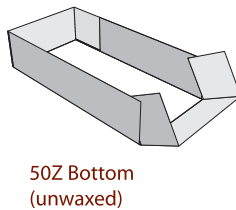

## White Diecut Mailers

Box Code	Inside Dimensions (inches)			Item Description	Bundle Quantity
	Length	Width	Depth		
CB1490	4 1/2	3 3/8	1	Style C	50
CB1500	5	3	2	Style C	50
CB1510	5	4 1/2	3 1/2	Style B	50
CB1515	6	3 5/8	2 1/8	Style B (fits 500 business cards)	50
CB1525	7 1/4	3 3/4	2 1/4	Style C	50
CB1540	9	3	3	Style C	50
CB1545	9	6	1	Style D	50
CB1550	9 1/2	8	2 1/4	Style C	50
CN6110	10	10	1 3/4	Pizza Box	50
CB1605	11 1/4	8 3/4	2 1/8	Style C (fits 8 1/2 x 11 paper)	50
CB1610	11 1/4	8 3/4	3	Style C (fits 8 1/2 x 11 paper)	50
CB1615	11 1/4	8 3/4	4	Style C (fits 8 1/2 x 11 paper)	50
CN6112	12	12	1 3/4	Pizza Box	50
CB1750	12 1/4	9 5/8	2 7/8	Style A	50
CB1800	12 1/8	9 5/8	4 3/16	Style B (fits #10 envelopes)	50
CB1840	13	10	2	Style C	50
CN6114	14	14	2	Pizza Box	50
CB1900	15 1/4	10 1/2	3	Meat/Steak Box	50

Style A: Roll-End Tuck Front (RETF) with dustflaps  
 Style B: Roll-End Tuck Front (RETF)

Style C: Roll-End Tuck Top (RETT)  
 Style D: Roll-End Tuck Top (RETT) with dustflaps

## Seafood Boxes

Box Code	Inside Dimensions (inches)			Item Description	Skid Quantity
	Length	Width	Depth		
CF1000	30	14	8	50P Unwaxed 1-pc box (printed)	160
CF1050	30	14	7	50Z Bottom Unwaxed	480
CF1051	30	14	7	50Z Top Unwaxed (printed)	480
CF1055	30	14	7	50Z Bottom waxed, gusseted	480
CF1056	30	14	7	50Z Top waxed (printed)	480
CF2000	47	39	30	1000lb 1-pc Tote	50
CF2020	47	39	30	1000lb 2-pc Tote (Heavy Duty)	25