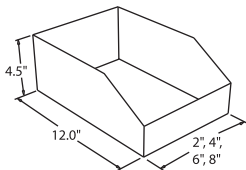

Office Organization

Bin Boxes

CB2002 2" x 11" x 4 1/2"
CB2004 4" x 11" x 4 1/2"
CB2006 6" x 11" x 4 1/2"
CB2008 8" x 11" x 4 1/2"
Inserts available, see pg 8.
50 per bundle. White.