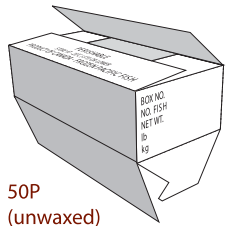

## White Diecut Mailers

Box Code	Inside Dimensions (inches)			Item Description	Bundle Quantity
	Length	Width	Depth		
CB1490	4 1/2	3 3/8	1	Style C	50
CB1500	5	3	2	Style C	50
CB1510	5	4 1/2	3 1/2	Style B	50
CB1515	6	3 5/8	2 1/8	Style B (fits 500 business cards)	50
CB1525	7 1/4	3 3/4	2 1/4	Style C	50
CB1540	9	3	3	Style C	50
CB1545	9	6	1	Style D	50
CB1550	9 1/2	8	2 1/4	Style C	50
CN6110	10	10	1 3/4	Pizza Box	50
CB1605	11 1/4	8 3/4	2 1/8	Style C (fits 8 1/2 x 11 paper)	50
CB1610	11 1/4	8 3/4	3	Style C (fits 8 1/2 x 11 paper)	50
CB1615	11 1/4	8 3/4	4	Style C (fits 8 1/2 x 11 paper)	50
CN6112	12	12	1 3/4	Pizza Box	50
CB1750	12 1/4	9 5/8	2 7/8	Style A	50
CB1800	12 1/8	9 5/8	4 3/16	Style B (fits #10 envelopes)	50
CB1840	13	10	2	Style C	50
CN6114	14	14	2	Pizza Box	50
CB1900	15 1/4	10 1/2	3	Meat/Steak Box	50

Style A: Roll-End Tuck Front (RETF) with dustflaps  
 Style B: Roll-End Tuck Front (RETF)

Style C: Roll-End Tuck Top (RETT)  
 Style D: Roll-End Tuck Top (RETT) with dustflaps

## Seafood Boxes

Box Code	Inside Dimensions (inches)			Item Description	Skid Quantity
	Length	Width	Depth		
CF1000	30	14	8	50P Unwaxed 1-pc box (printed)	160
CF1050	30	14	7	50Z Bottom Unwaxed	480
CF1051	30	14	7	50Z Top Unwaxed (printed)	480
CF1055	30	14	7	50Z Bottom waxed, gusseted	480
CF1056	30	14	7	50Z Top waxed (printed)	480
CF2000	47	39	30	1000lb 1-pc Tote	50
CF2020	47	39	30	1000lb 2-pc Tote (Heavy Duty)	25

### Canada Post:

	Max (L) + (G)	Weight
Domestic Post & Courier	3m (118 1/8")	30 kg (66lb)
USA - Post	2.74m (107 7/8")	30 kg (66lb)
USA - Courier	3m (118 1/8")	30 kg (66lb)
Int'l Post & Courier	3m (118 1/8")	30 kg (66lb)