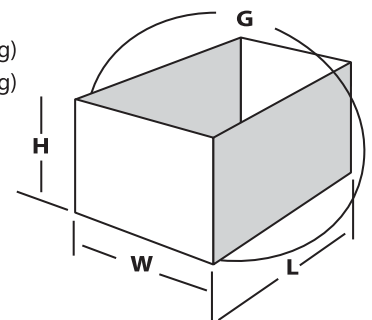

Canada Post:	Max (L) + (G)	Weight
Domestic Post & Courier	3m (118 1/8")	30 kg (66lb)
USA - Post	2.74m (107 7/8")	30 kg (66lb)
USA - Courier	3m (118 1/8")	30 kg (66lb)
Int'l Post & Courier	3m (118 1/8")	30 kg (66lb)

USA Postal Service:	Max (L) + (G)	Weight
Domestic Parcel Post	130" (3.3m)	70lb (32 kg)
Domestic Other	108" (2.74m)	70lb (32 kg)
International	79" (2m)	Varies

FedEx:	Max (L) + (G)	Weight
UPS:	165" (4.19m)	150lb (68 kg)

How to measure your box for mail/courier purposes:

Length (L) = longest side
W (W) = shortest side
Girth (G) = (W x 2) + (H x 2)