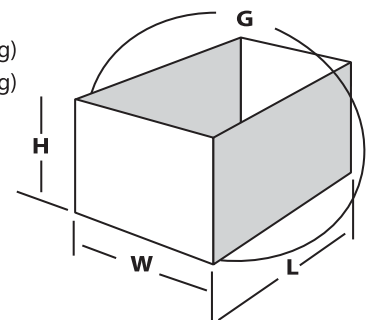

## Seafood Boxes

Box Code	Inside Dimensions (inches)			Item Description	Skid Quantity
	Length	Width	Depth		
CF1000	30	14	8	50P Unwaxed 1-pc box (printed)	160
CF1050	30	14	7	50Z Bottom Unwaxed	480
CF1051	30	14	7	50Z Top Unwaxed (printed)	480
CF1055	30	14	7	50Z Bottom waxed, gusseted	480
CF1056	30	14	7	50Z Top waxed (printed)	480
CF2000	47	39	30	1000lb 1-pc Tote	50
CF2020	47	39	30	1000lb 2-pc Tote (Heavy Duty)	25

### Canada Post:

	Max (L) + (G)	Weight
Domestic Post & Courier	3m (118 1/8")	30 kg (66lb)
USA - Post	2.74m (107 7/8")	30 kg (66lb)
USA - Courier	3m (118 1/8")	30 kg (66lb)
Int'l Post & Courier	3m (118 1/8")	30 kg (66lb)

### USA Postal Service:

	Max (L) + (G)	Weight
Domestic Parcel Post	130" (3.3m)	70lb (32 kg)
Domestic Other	108" (2.74m)	70lb (32 kg)
International	79" (2m)	Varies

**FedEx:** 165" (4.19m) 150lb (68 kg)  
**UPS:** 165" (4.19m) 150lb (68 kg)

### How to measure your box for mail/courier purposes:

Length (L) = longest side  
 W (W) = shortest side  
 Girth (G) = (W x 2) + (H x 2)

We recommend checking the websites of the above listed companies as this information may be subject to change without our prior notice.