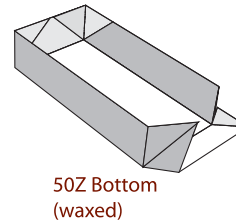

## White Diecut Mailers

Box Code	Inside Dimensions (inches)			Item Description	Bundle Quantity
	Length	Width	Depth		
CB1490	4 1/2	3 3/8	1	Style C	50
CB1500	5	3	2	Style C	50
CB1510	5	4 1/2	3 1/2	Style B	50
CB1515	6	3 5/8	2 1/8	Style B (fits 500 business cards)	50
CB1525	7 1/4	3 3/4	2 1/4	Style C	50
CB1540	9	3	3	Style C	50
CB1545	9	6	1	Style D	50
CB1550	9 1/2	8	2 1/4	Style C	50
CN6110	10	10	1 3/4	Pizza Box	50
CB1605	11 1/4	8 3/4	2 1/8	Style C (fits 8 1/2 x 11 paper)	50
CB1610	11 1/4	8 3/4	3	Style C (fits 8 1/2 x 11 paper)	50
CB1615	11 1/4	8 3/4	4	Style C (fits 8 1/2 x 11 paper)	50
CN6112	12	12	1 3/4	Pizza Box	50
CB1750	12 1/4	9 5/8	2 7/8	Style A	50
CB1800	12 1/8	9 5/8	4 3/16	Style B (fits #10 envelopes)	50
CB1840	13	10	2	Style C	50
CN6114	14	14	2	Pizza Box	50
CB1900	15 1/4	10 1/2	3	Meat/Steak Box	50

Style A: Roll-End Tuck Front (RETF) with dustflaps  
 Style B: Roll-End Tuck Front (RETF)

Style C: Roll-End Tuck Top (RETT)  
 Style D: Roll-End Tuck Top (RETT) with dustflaps

## Seafood Boxes

Box Code	Inside Dimensions (inches)			Item Description	Skid Quantity
	Length	Width	Depth		
CF1000	30	14	8	50P Unwaxed 1-pc box (printed)	160
CF1050	30	14	7	50Z Bottom Unwaxed	480
CF1051	30	14	7	50Z Top Unwaxed (printed)	480
CF1055	30	14	7	50Z Bottom waxed, gusseted	480
CF1056	30	14	7	50Z Top waxed (printed)	480
CF2000	47	39	30	1000lb 1-pc Tote	50
CF2020	47	39	30	1000lb 2-pc Tote (Heavy Duty)	25

### Canada Post:

	Max (L) + (G)	Weight
Domestic Post & Courier	3m (118 1/8")	30 kg (66lb)
USA - Post	2.74m (107 7/8")	30 kg (66lb)
USA - Courier	3m (118 1/8")	30 kg (66lb)
Int'l Post & Courier	3m (118 1/8")	30 kg (66lb)