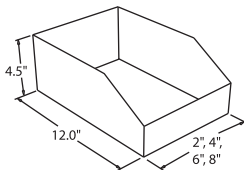

## White Diecut Mailers

Box Code	Inside Dimensions (inches)			Item Description	Bundle Quantity
	Length	Width	Depth		
CB1490	4 1/2	3 3/8	1	Style C	50
CB1500	5	3	2	Style C	50
CB1510	5	4 1/2	3 1/2	Style B	50
CB1515	6	3 5/8	2 1/8	Style B (fits 500 business cards)	50
CB1525	7 1/4	3 3/4	2 1/4	Style C	50
CB1540	9	3	3	Style C	50
CB1545	9	6	1	Style D	50
CB1550	9 1/2	8	2 1/4	Style C	50
CN6110	10	10	1 3/4	Pizza Box	50
CB1605	11 1/4	8 3/4	2 1/8	Style C (fits 8 1/2 x 11 paper)	50
CB1610	11 1/4	8 3/4	3	Style C (fits 8 1/2 x 11 paper)	50
CB1615	11 1/4	8 3/4	4	Style C (fits 8 1/2 x 11 paper)	50
CN6112	12	12	1 3/4	Pizza Box	50
CB1750	12 1/4	9 5/8	2 7/8	Style A	50
CB1800	12 1/8	9 5/8	4 3/16	Style B (fits #10 envelopes)	50
CB1840	13	10	2	Style C	50
CN6114	14	14	2	Pizza Box	50
CB1900	15 1/4	10 1/2	3	Meat/Steak Box	50

## Wine Boxes

Store or ship wine safely with GLBC's wine boxes, master shippers and trays. With many options available, we have what you are looking for.

Code	Description *	Dimensions	# of Inserts
BE5006	2 bottle wine set	14 7/8" x 9 3/4" x 4 3/8"	2
BE5007	3 bottle wine set	19" x 12" x 5 1/2"	2
BE5008	6 bottle wine set	19" x 12" x 8"	3
BE5009	12 bottle wine set	19" x 12" x 13"	5

### Bin Boxes

**CB2002** 2" x 11" x 4 1/2"  
**CB2004** 4" x 11" x 4 1/2"  
**CB2006** 6" x 11" x 4 1/2"  
**CB2008** 8" x 11" x 4 1/2"

Inserts available, see pg 8.  
50 per bundle. White.