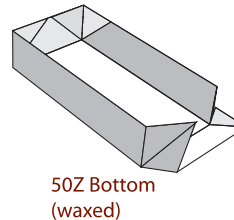

## White Diecut Mailers

Box Code	Inside Dimensions (inches)			Item Description	Bundle Quantity
	Length	Width	Depth		
CB1490	4 1/2	3 3/8	1	Style C	50
CB1500	5	3	2	Style C	50
CB1510	5	4 1/2	3 1/2	Style B	50
CB1515	6	3 5/8	2 1/8	Style B (fits 500 business cards)	50
CB1525	7 1/4	3 3/4	2 1/4	Style C	50
CB1540	9	3	3	Style C	50
CB1545	9	6	1	Style D	50
CB1550	9 1/2	8	2 1/4	Style C	50
CN6110	10	10	1 3/4	Pizza Box	50
CB1605	11 1/4	8 3/4	2 1/8	Style C (fits 8 1/2 x 11 paper)	50
CB1610	11 1/4	8 3/4	3	Style C (fits 8 1/2 x 11 paper)	50
CB1615	11 1/4	8 3/4	4	Style C (fits 8 1/2 x 11 paper)	50
CN6112	12	12	1 3/4	Pizza Box	50
CB1750	12 1/4	9 5/8	2 7/8	Style A	50
CB1800	12 1/8	9 5/8	4 3/16	Style B (fits #10 envelopes)	50
CB1840	13	10	2	Style C	50
CN6114	14	14	2	Pizza Box	50
CB1900	15 1/4	10 1/2	3	Meat/Steak Box	50

Style A: Roll-End Tuck Front (RETF) with dustflaps  
 Style B: Roll-End Tuck Front (RETF)

Style C: Roll-End Tuck Top (RETT)  
 Style D: Roll-End Tuck Top (RETT) with dustflaps

## Seafood Boxes

Box Code	Inside Dimensions (inches)			Item Description	Skid Quantity
	Length	Width	Depth		
CF1000	30	14	8	50P Unwaxed 1-pc box (printed)	160
CF1050	30	14	7	50Z Bottom Unwaxed	480
CF1051	30	14	7	50Z Top Unwaxed (printed)	480
CF1055	30	14	7	50Z Bottom waxed, gusseted	480
CF1056	30	14	7	50Z Top waxed (printed)	480
CF2000	47	39	30	1000lb 1-pc Tote	50
CF2020	47	39	30	1000lb 2-pc Tote (Heavy Duty)	25

Canada Post:	Max (L) + (G)	Weight
Domestic Post & Courier	3m (118 1/8")	30 kg (66lb)
USA - Post	2.74m (107 7/8")	30 kg (66lb)
USA - Courier	3m (118 1/8")	30 kg (66lb)
Int'l Post & Courier	3m (118 1/8")	30 kg (66lb)