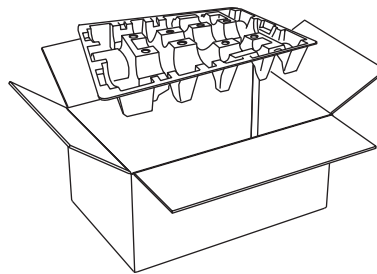

Specialty Corrugated

Low Minimums

Use a stock specialty corrugated boxes or call a Customer Service Representative to *customize* your boxes.

Use either a flood coat, custom print or add a custom label for added effect and brand identification.

Binder Boxes

CB0500
12 1/2" x 10 7/8" x 1 3/8" to 2 1/4"
25 per bundle. White.
Fits most 3-ring binders

Ballot Boxes

CB0601/02 Ballot Box with Header
12 1/4" x 8 3/4" x 16 3/8"
25 per bundle. White.
Great for in-store promotions!

Pizza Boxes

CN6110 10" x 10" x 1 3/4" (Small)
CN6112 12" x 12" x 1 3/4" (Medium)
CN6114 14" x 14" x 2" (Large)
50 per bundle. White.

#10 Envelope Box

CB1800
12 1/8" x 9 5/8" x 4 3/16"
50 per bundle. White.
Fits 500 #10 envelopes.

Envelope Stiffeners

CB1185
11" x 8 1/2" Pad
50 per bundle. White.
Prevents documents from bending.

Meat Box

CB1900
15 1/4" x 10 1/2" x 3"
50 per bundle. White.
Gusseted bottom, with ventilation hole.
Uses BL1250 liner.

Pallet-Sized Tote Box - 1000lb Tote

CF2000
Regular Duty
47" x 39" x 30"
ECT71 Doublewall Kraft
50 per pallet

CF2020 Heavy Duty
47" x 39" x 30"
ECT71 Doublewall Kraft
with ECT51 Doublewall Liner
25 per pallet

Stackable Produce/Berry tray

CB5360
17 1/2" x 13 1/4" x 4 1/2"
25 per bundle
Comes with vent holes.
Fits 12 x 1 pint or 6 x 1 Quart containers.

Nursery/Bakery trays

CB5303
26" x 18" x 4" (Large)

CB5305
18" x 13" x 4" (Small)
25 per bundle
Staple the corners to assemble.

Wine Boxes

Store or ship wine safely with GLBC's wine boxes, master shippers and trays. With many options available, we have what you are looking for.

Code	Description *	Dimensions	# of Inserts
BE5006	2 bottle wine set	14 7/8" x 9 3/4" x 4 3/8"	2
BE5007	3 bottle wine set	19" x 12" x 5 1/2"	2
BE5008	6 bottle wine set	19" x 12" x 8"	3
BE5009	12 bottle wine set	19" x 12" x 13"	5

* includes master shipper and inserts

Office Organization

Bin Boxes