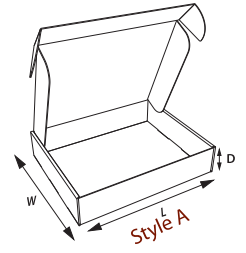

## White Diecut Mailers

Box Code	Inside Dimensions (inches)			Item Description	Bundle Quantity
	Length	Width	Depth		
CB1490	4 1/2	3 3/8	1	Style C	50
CB1500	5	3	2	Style C	50
CB1510	5	4 1/2	3 1/2	Style B	50
CB1515	6	3 5/8	2 1/8	Style B (fits 500 business cards)	50
CB1525	7 1/4	3 3/4	2 1/4	Style C	50
CB1540	9	3	3	Style C	50
CB1545	9	6	1	Style D	50
CB1550	9 1/2	8	2 1/4	Style C	50
CN6110	10	10	1 3/4	Pizza Box	50
CB1605	11 1/4	8 3/4	2 1/8	Style C (fits 8 1/2 x 11 paper)	50
CB1610	11 1/4	8 3/4	3	Style C (fits 8 1/2 x 11 paper)	50
CB1615	11 1/4	8 3/4	4	Style C (fits 8 1/2 x 11 paper)	50
CN6112	12	12	1 3/4	Pizza Box	50
CB1750	12 1/4	9 5/8	2 7/8	Style A	50
CB1800	12 1/8	9 5/8	4 3/16	Style B (fits #10 envelopes)	50
CB1840	13	10	2	Style C	50
CN6114	14	14	2	Pizza Box	50
CB1900	15 1/4	10 1/2	3	Meat/Steak Box	50

Style A: Roll-End Tuck Front (RETF) with dustflaps  
 Style B: Roll-End Tuck Front (RETF)

Style C: Roll-End Tuck Top (RETT)  
 Style D: Roll-End Tuck Top (RETT) with dustflaps

## Seafood Boxes

Box Code	Inside Dimensions (inches)			Item Description	Skid Quantity
	Length	Width	Depth		
CF1000	30	14	8	50P Unwaxed 1-pc box (printed)	160
CF1050	30	14	7	50Z Bottom Unwaxed	480
CF1051	30	14	7	50Z Top Unwaxed (printed)	480
CF1055	30	14	7	50Z Bottom waxed, gusseted	480
CF1056	30	14	7	50Z Top waxed (printed)	480
CF2000	47	39	30	1000lb 1-pc Tote	50
CF2020	47	39	30	1000lb 2-pc Tote (Heavy Duty)	25

Canada Post:	Max (L) + (G)	Weight
Domestic Post & Courier	3m (118 1/8")	30 kg (66lb)
USA - Post	2.74m (107 7/8")	30 kg (66lb)
USA - Courier	3m (118 1/8")	30 kg (66lb)
Int'l Post & Courier	3m (118 1/8")	30 kg (66lb)